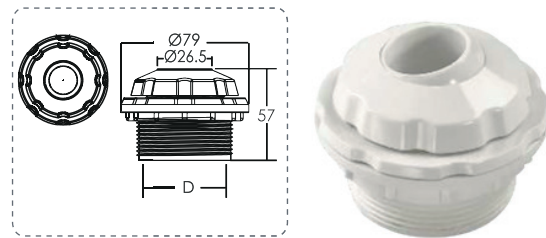

Φ10mm Barb Air &
Barb Water, Ell Body

Φ20mm

Φ32mm Air &
Tee Body

Φ50mm Water,

Jet Body
(Return Inter for concrete pool)

Kodu Code	Flow Rate (L/min)
REM0021	53

Kodu Code	A	B	Flow Rate (L/min)
REM0031 (A)	1.5"	1"	76
REM0031 (E)	50mm	32mm	76

Kodu Code	B	Flow Rate (L/min)
REM4419(A)	1.5"	50
REM4419(E)	50mm	50

Eyeball Standard Jet

Kodu Code	Material	D	Flow Rate (L/min)
REM3301 (A1)	ABS	1.5" Class	69
REM3301 (A2)	ABS	2" Class	69
REM3301 (E1)	ABS	50mm PN10	69
REM3301 (E2)	ABS	50mm PN16	69

Eyeball Jet

Kodu Code	Material	D	Flow Rate (L/min)
REM3302 (A)	ABS	1.5"	69
REM3302 (E)	ABS	50mm	69

Swirl Jet

Kodu Code	Flow Rate (L/min)
REM0018	17

Swirl Jet

Kodu Code	Flow Rate (L/min)
REM0028	17

Standard Jet