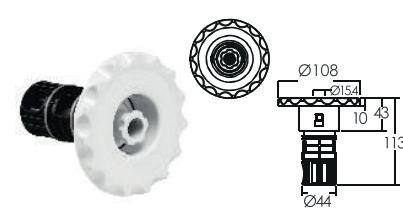

Φ10mm Barb Air &
Barb Water, Ell Body

Φ20mm

Φ32mm Air &
Tee Body

Φ50mm Water,

Jet Body
(Return Inter for concrete pool)

Kodu Code	Flow Rate (L/min)
REM0021	53

Kodu Code	A	B	Flow Rate (L/min)
REM0031 (A)	1.5"	1"	76
REM0031 (E)	50mm	32mm	76

Kodu Code	Flow Rate (L/min)
EM0034	17

Smooth Face Standard Jet

Kodu Code	Flow Rate (L/min)
REM0044	17

Smooth Face Swirl Jet

Kodu Code	Flow Rate (L/min)
REM0048	17

Standard Jet

Kodu Code	Flow Rate (L/min)
RM0064	17