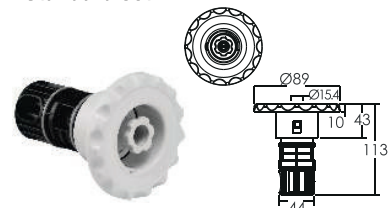

Φ10mm Barb Air &
Barb Water, Ell Body

Φ20mm

Φ32mm Air &
Tee Body

Φ50mm Water,

Jet Body
(Return Inter for concrete pool)

Kodu Code	Flow Rate (L/min)
REM0021	53

Kodu Code	A	B	Flow Rate (L/min)
REM0031 (A)	1.5"	1"	76
REM0031 (E)	50mm	32mm	76

Kodu Code	B	Flow Rate (L/min)
REM4419(A)	1.5"	50
REM4419(E)	50mm	50

Eyeball Standard Jet

Kodu Code	Material	D	Flow Rate (L/min)
REM3301 (A1)	ABS	1.5" Class	69
REM3301 (A2)	ABS	2" Class	69
REM3301 (E1)	ABS	50mm PN10	69
REM3301 (E2)	ABS	50mm PN16	69

Eyeball Jet

Kodu Code	Material	D	Flow Rate (L/min)
REM3302 (A)	ABS	1.5"	69
REM3302 (E)	ABS	50mm	69

Swirl Jet

Kodu Code	Flow Rate (L/min)
REM0018	17

Swirl Jet

Kodu Code	Flow Rate (L/min)
REM0028	17

Standard Jet

Kodu Code	Flow Rate (L/min)
EM0034	17

Smooth Face Standard Jet

Kodu Code	Flow Rate (L/min)
REM0044	17

Smooth Face Swirl Jet

Kodu Code	Flow Rate (L/min)
REM0048	17

Standard Jet

Kodu Code	Flow Rate (L/min)
RM0064	17