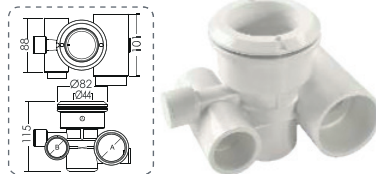

Φ10mm Barb Air &
Barb Water, Ell Body

Φ20mm

Φ32mm Air &
Tee Body

Φ50mm Water,

Jet Body
(Return Inter for concrete pool)

Kodu Code	Flow Rate (L/min)
REM0021	53

Kodu Code	A	B	Flow Rate (L/min)
REM0031 (A)	1.5"	1"	76
REM0031 (E)	50mm	32mm	76

Kodu Code	B	Flow Rate (L/min)
REM4419(A)	1.5"	50
REM4419(E)	50mm	50

Eyeball Standard Jet

Kodu Code	Material	D	Flow Rate (L/min)
REM3301 (A1)	ABS	1.5" Class	69
REM3301 (A2)	ABS	2" Class	69
REM3301 (E1)	ABS	50mm PN10	69
REM3301 (E2)	ABS	50mm PN16	69

Eyeball Jet

Kodu Code	Material	D	Flow Rate (L/min)
REM3302 (A)	ABS	1.5"	69
REM3302 (E)	ABS	50mm	69

Swirl Jet

Kodu Code	Flow Rate (L/min)
REM0018	17

Swirl Jet

Kodu Code	Flow Rate (L/min)
REM0028	17

Standard Jet