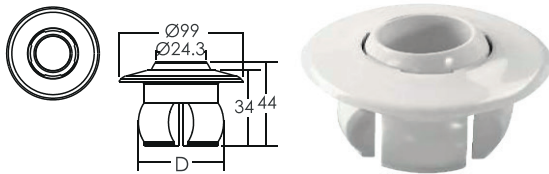

Φ10mm Barb Air &
Barb Water, Ell Body

Φ20mm

Φ32mm Air &
Tee Body

Φ50mm Water,

Jet Body
(Return Inter for concrete pool)

Kodu Code	Flow Rate (L/min)
REM0021	53

Kodu Code	A	B	Flow Rate (L/min)
REM0031 (A)	1.5"	1"	76
REM0031 (E)	50mm	32mm	76

Kodu Code	B	Flow Rate (L/min)
REM4419(A)	1.5"	50
REM4419(E)	50mm	50

Eyeball Standard Jet

Kodu Code	Material	D	Flow Rate (L/min)
REM3301 (A1)	ABS	1.5" Class	69
REM3301 (A2)	ABS	2" Class	69
REM3301 (E1)	ABS	50mm PN10	69
REM3301 (E2)	ABS	50mm PN16	69

Eyeball Jet

Kodu Code	Material	D	Flow Rate (L/min)
REM3302 (A)	ABS	1.5"	69
REM3302 (E)	ABS	50mm	69

Swirl Jet

Kodu Code	Flow Rate (L/min)
REM0018	17

Swirl Jet

Kodu Code	Flow Rate (L/min)
REM0028	17

Standard Jet