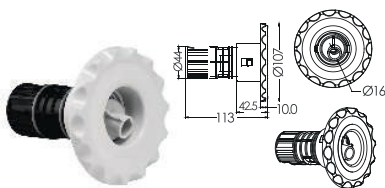

Φ10mm Barb Air &
Barb Water, Ell Body

Φ20mm

Φ32mm Air &
Tee Body

Φ50mm Water,

Jet Body
(Return Inter for concrete pool)

Kodu Code	Flow Rate (L/min)
REM0021	53

Kodu Code	A	B	Flow Rate (L/min)
REM0031 (A)	1.5"	1"	76
REM0031 (E)	50mm	32mm	76

Kodu Code	B	Flow Rate (L/min)
REM4419(A)	1.5"	50
REM4419(E)	50mm	50

Eyeball Standard Jet

Kodu Code	Material	D	Flow Rate (L/min)
REM3301 (A1)	ABS	1.5" Class	69
REM3301 (A2)	ABS	2" Class	69
REM3301 (E1)	ABS	50mm PN10	69
REM3301 (E2)	ABS	50mm PN16	69

Eyeball Jet

Kodu Code	Material	D	Flow Rate (L/min)
REM3302 (A)	ABS	1.5"	69
REM3302 (E)	ABS	50mm	69

Swirl Jet

Kodu Code	Flow Rate (L/min)
REM0018	17

Swirl Jet

Kodu Code	Flow Rate (L/min)
REM0028	17

Standard Jet