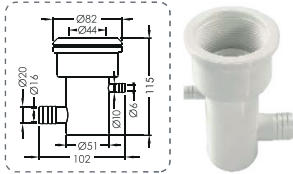

Φ10mm Barb Air &
Barb Water, Ell Body

Φ20mm

Φ32mm Air &
Tee Body

Φ50mm Water,

Jet Body
(Return Inter for concrete pool)

Kodu Code	Flow Rate (L/min)
REM0021	53

Kodu Code	A	B	Flow Rate (L/min)
REM0031 (A)	1.5"	1"	76
REM0031 (E)	50mm	32mm	76

Kodu Code	B	Flow Rate (L/min)
REM4419(A)	1.5"	50
REM4419(E)	50mm	50

Eyeball Standard Jet

Kodu Code	Material	D	Flow Rate (L/min)
REM3301 (A1)	ABS	1.5" Class	69
REM3301 (A2)	ABS	2" Class	69
REM3301 (E1)	ABS	50mm PN10	69
REM3301 (E2)	ABS	50mm PN16	69

Eyeball Jet

Kodu Code	Material	D	Flow Rate (L/min)
REM3302 (A)	ABS	1.5"	69
REM3302 (E)	ABS	50mm	69

Swirl Jet

Kodu Code	Flow Rate (L/min)
REM0018	17

Swirl Jet

Kodu Code	Flow Rate (L/min)
REM0028	17

Standard Jet