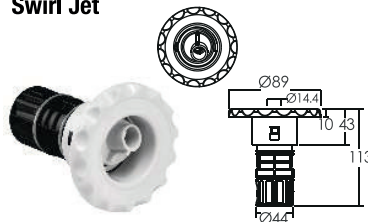

Φ10mm Barb Air &
Barb Water, Ell Body

Φ20mm

Φ32mm Air &
Tee Body

Φ50mm Water,

Jet Body
(Return Inter for concrete pool)

Kodu Code	Flow Rate (L/min)
REM0021	53

Kodu Code	A	B	Flow Rate (L/min)
REM0031 (A)	1.5"	1"	76
REM0031 (E)	50mm	32mm	76

Kodu Code	B	Flow Rate (L/min)
REM4419(A)	1.5"	50
REM4419(E)	50mm	50

Eyeball Standard Jet

Kodu Code	Material	D	Flow Rate (L/min)
REM3301 (A1)	ABS	1.5" Class	69
REM3301 (A2)	ABS	2" Class	69
REM3301 (E1)	ABS	50mm PN10	69
REM3301 (E2)	ABS	50mm PN16	69

Eyeball Jet

Kodu Code	Material	D	Flow Rate (L/min)
REM3302 (A)	ABS	1.5"	69
REM3302 (E)	ABS	50mm	69

Swirl Jet

Kodu Code	Flow Rate (L/min)
REM0018	17

Swirl Jet

Kodu Code	Flow Rate (L/min)
REM0028	17

Standard Jet

Kodu Code	Flow Rate (L/min)
EM0034	17

Smooth Face Standard Jet

Kodu Code	Flow Rate (L/min)
REM0044	17

Smooth Face Swirl Jet

Kodu Code	Flow Rate (L/min)
REM0048	17

Standard Jet

Kodu Code	Flow Rate (L/min)
RM0064	17