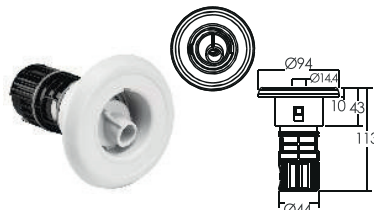

Φ10mm Barb Air &
Barb Water, Ell Body

Φ20mm

Φ32mm Air &
Tee Body

Φ50mm Water,

Jet Body
(Return Inter for concrete pool)

Kodu Code	Flow Rate (L/min)
REM0021	53

Kodu Code	A	B	Flow Rate (L/min)
REM0031 (A)	1.5"	1"	76
REM0031 (E)	50mm	32mm	76

Eyeball Jet

Kodu Code	Material	D	Flow Rate (L/min)
REM3302 (A)	ABS	1.5"	69
REM3302 (E)	ABS	50mm	69

Swirl Jet

Kodu Code	Flow Rate (L/min)
REM0018	17

Swirl Jet

Kodu Code	Flow Rate (L/min)
REM0028	17

Standard Jet

Kodu Code	Flow Rate (L/min)
EM0034	17

Smooth Face Standard Jet

Kodu Code	Flow Rate (L/min)
REM0044	17

Smooth Face Swirl Jet

Kodu Code	Flow Rate (L/min)
REM0048	17

Standard Jet

Kodu Code	Flow Rate (L/min)
RM0064	17