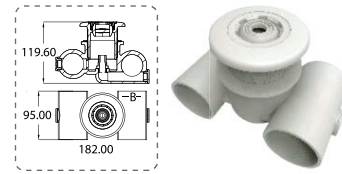

Φ10mm Barb Air &
Barb Water, Ell Body

Φ20mm

Φ32mm Air &
Tee Body

Φ50mm Water,

Jet Body
(Return Inter for concrete pool)

Kodu Code	Flow Rate (L/min)
REM0021	53

Kodu Code	A	B	Flow Rate (L/min)
REM0031 (A)	1.5"	1"	76
REM0031 (E)	50mm	32mm	76

Kodu Code	B	Flow Rate (L/min)
REM4419(A)	1.5"	50
REM4419(E)	50mm	50

Eyeball Standard Jet

Kodu Code	Material	D	Flow Rate (L/min)
REM3301 (A1)	ABS	1.5" Class	69
REM3301 (A2)	ABS	2" Class	69
REM3301 (E1)	ABS	50mm PN10	69
REM3301 (E2)	ABS	50mm PN16	69

Eyeball Jet

Kodu Code	Material	D	Flow Rate (L/min)
REM3302 (A)	ABS	1.5"	69
REM3302 (E)	ABS	50mm	69

Swirl Jet

Kodu Code	Flow Rate (L/min)
REM0018	17

Swirl Jet

Kodu Code	Flow Rate (L/min)
REM0028	17

Standard Jet